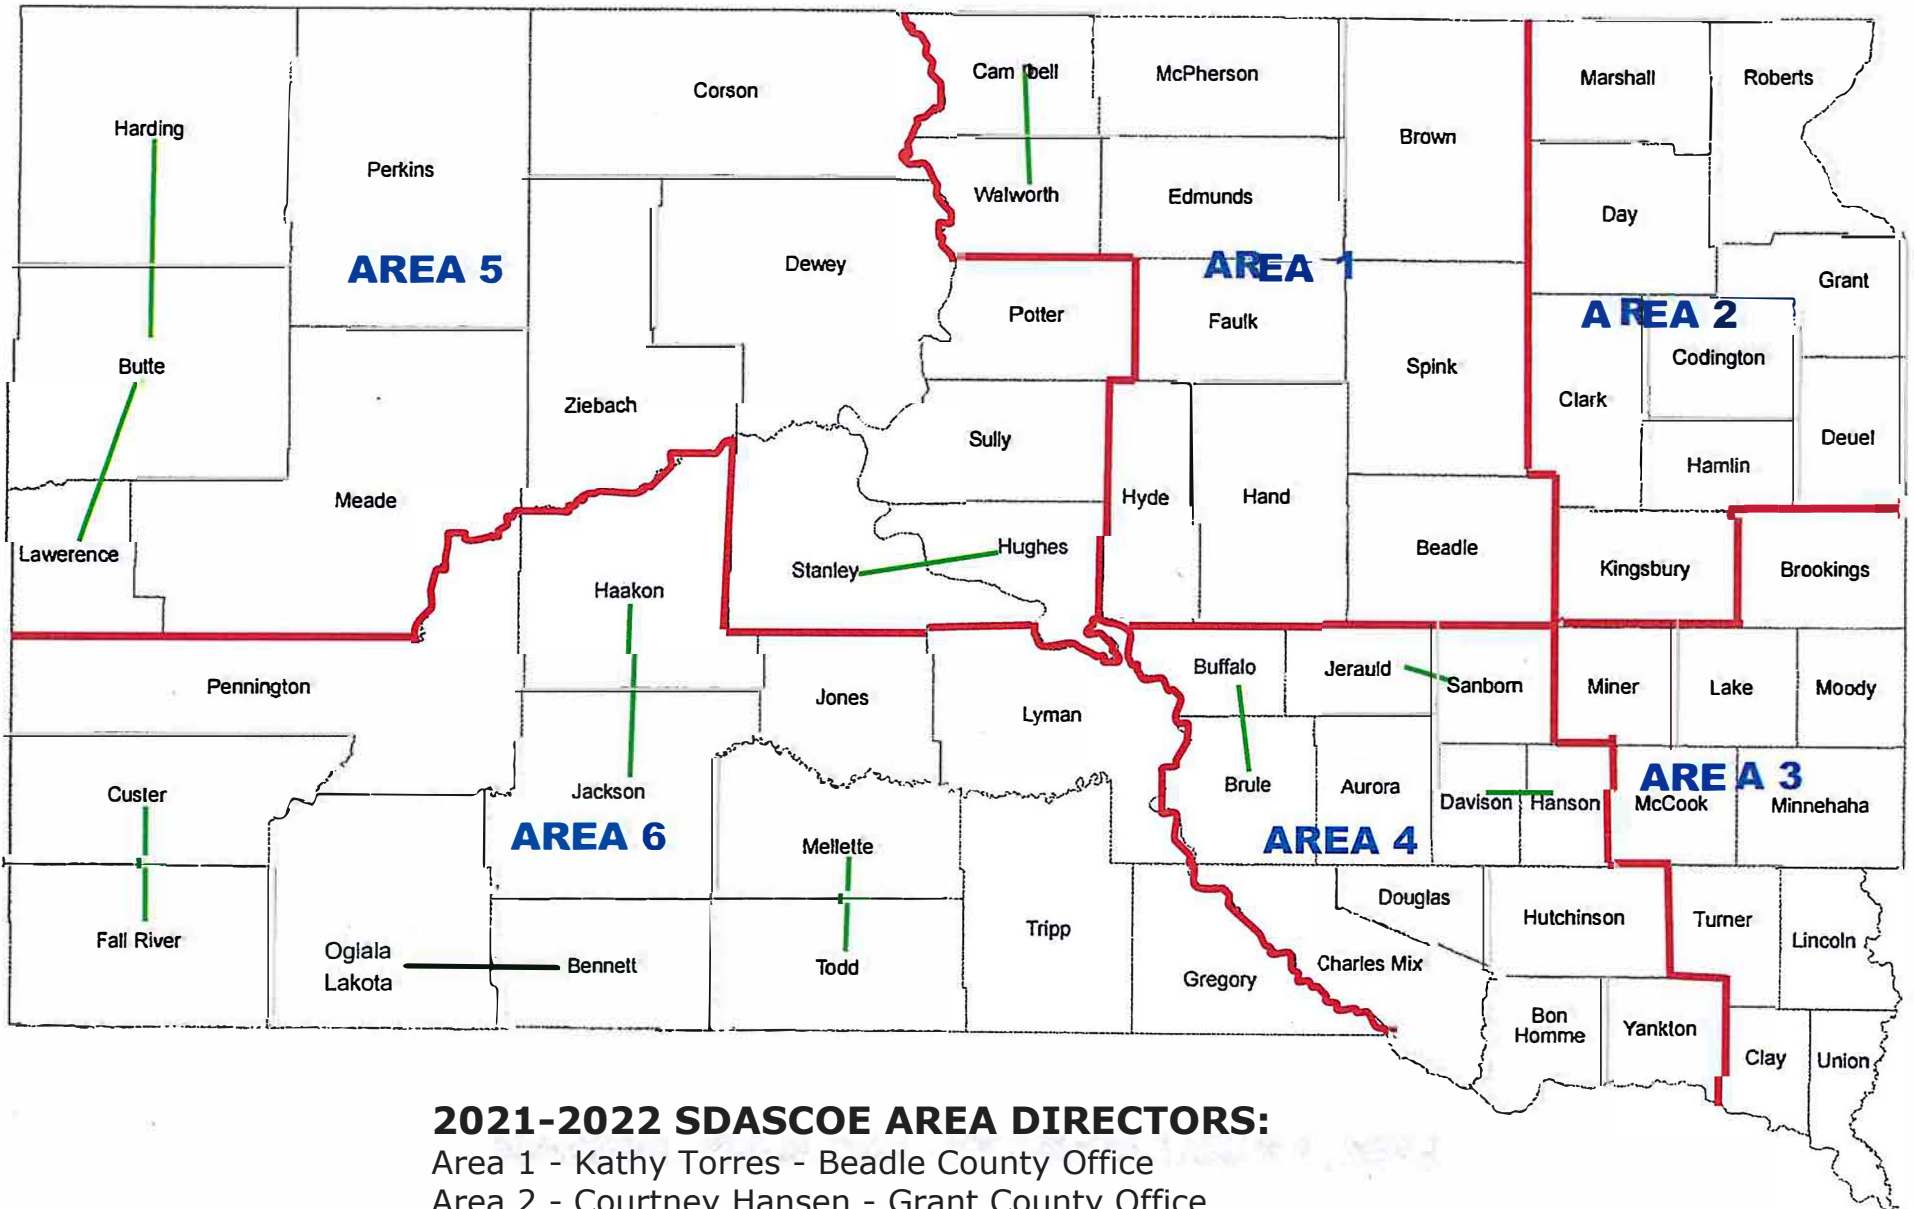

SDASCOE AREA MAP - EFFECTIVE JULY 1, 2016

2021-2022 SDASCOE AREA DIRECTORS:

- Area 1 - Kathy Torres - Beadle County Office
- Area 2 - Courtney Hansen - Grant County Office
- Area 3 - Larissa Neugebauer - Brookings County Office
- Area 4 - Sherri Hanson - Jerauld/Sanborn County Office
- Area 5 - Paula Gregg - Butte-Lawr-Harding Co Office
- Area 6 - Carrie Hanson - Tripp County Office