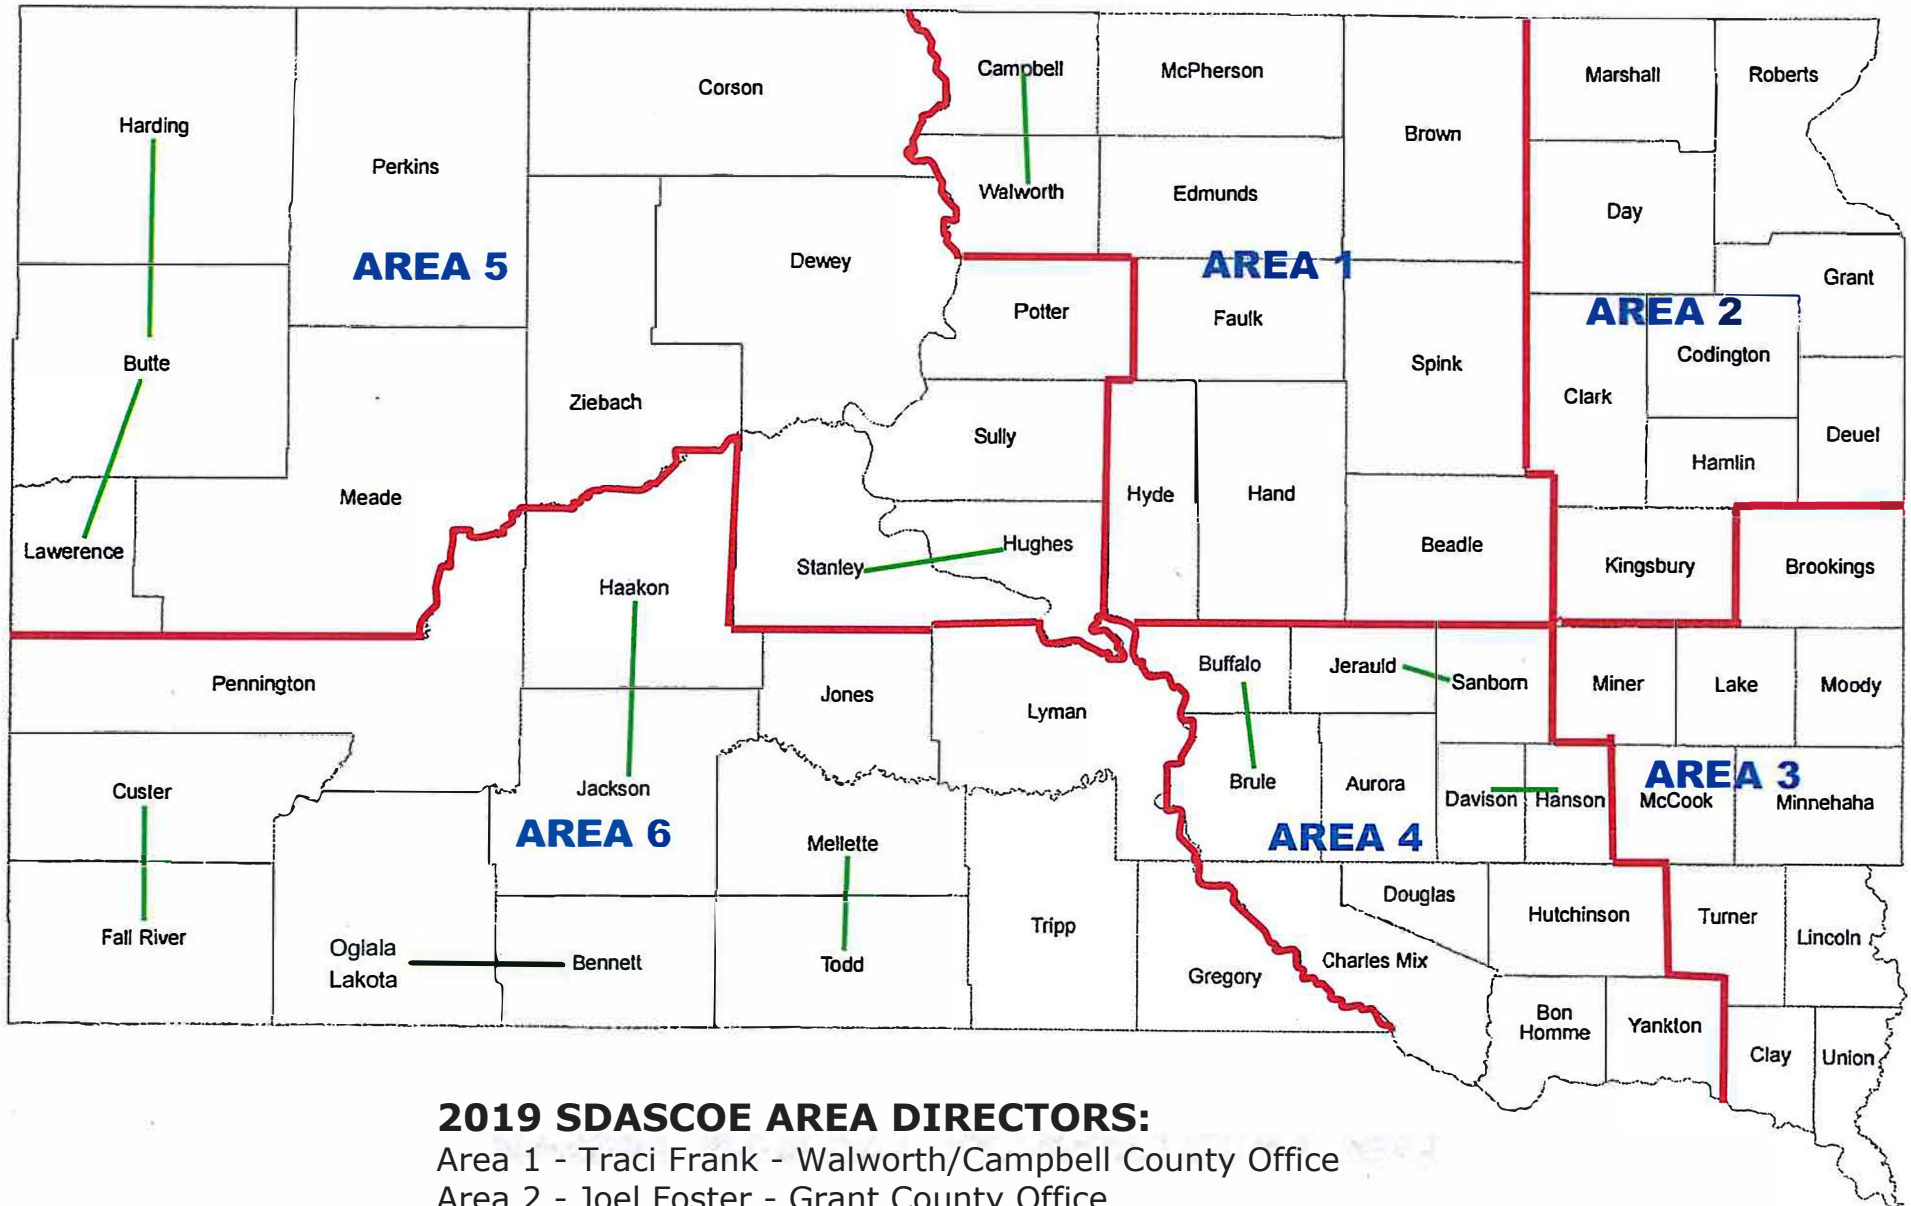

SDASCOE AREA MAP - EFFECTIVE JULY 1, 2016

2019 SDASCOE AREA DIRECTORS:

- Area 1 - Traci Frank - Walworth/Campbell County Office
- Area 2 - Joel Foster - Grant County Office
- Area 3 - Desiree Pewe - Brookings County Office
- Area 4 - James Anderson - Brule/Buffalo County Office
- Area 5 - Kristen Miles - Perkins County Office
- Area 6 - Janelle Adrian - Mellette/Todd County Office