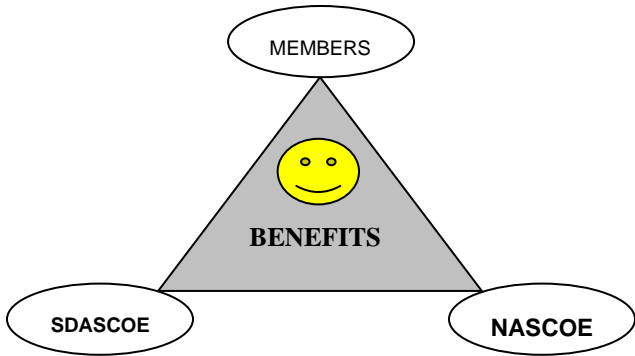

SDASCOE MEMBERSHIP

2010 – 2011 MEMBERSHIP
LORI JONES – CHAIRPERSON
January 26 – 27, 2011
HURON SD

280 TOTAL COUNTY OFFICE EMPLOYEES
272 COUNTY OFFICE EMPLOYEE MEMBERS
7 COUNTY OFFICE EMPLOYEE NON-MEMBERS
1 HIRED AFTER DUES YEAR STARTED = OK

} 97.5%

89 TOTAL GS OFFICE EMPLOYEES
12 GS OFFICE EMPLOYEE MEMBERS
77 GS OFFICE EMPLOYEE NON-MEMBERS

} 13.5%

91 ASSOCIATE MEMBERS --- UP FROM LAST YEAR!!!

COMING TOGETHER IS A BEGINNING;
KEEPING TOGETHER IS PROGRESS;
WORKING TOGETHER IS SUCCESS!